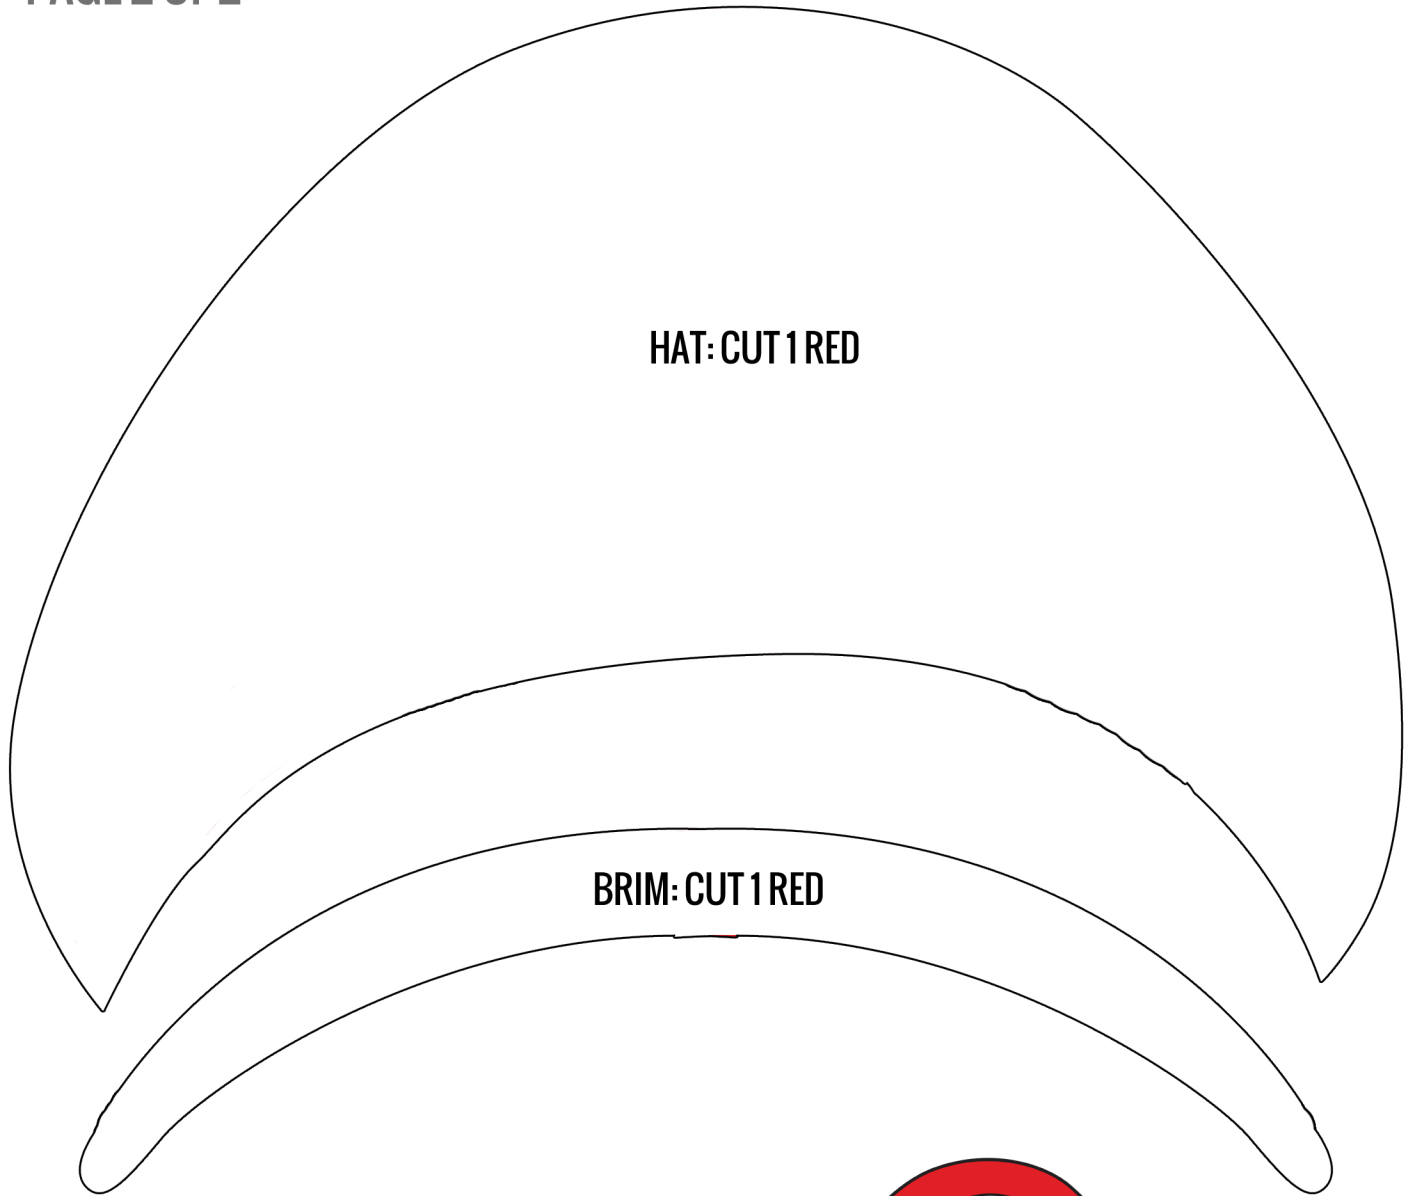

# DIY CONSTRUCTION PAPER MARIO

DERBY MOM 360.COM

PAGE 1 OF 2

# DIY CONSTRUCTION PAPER MARIO

DERBY MOM 360.COM

PAGE 2 OF 2

CUT ALL PIECES. USE PICTURE AS A GUIDE.  
LAYER IN THIS ORDER: MOUTH, EYE, IRIS,  
PUPIL, MUSTACHE, NOSE, BROWS, SIDE  
BURNS, HAT, HAT CIRCLE, "M" & BRIM.

TA DA! YER DONE!

IMAGE SOURCE:  
PRINTABLE FROM  
GAMES RADAR