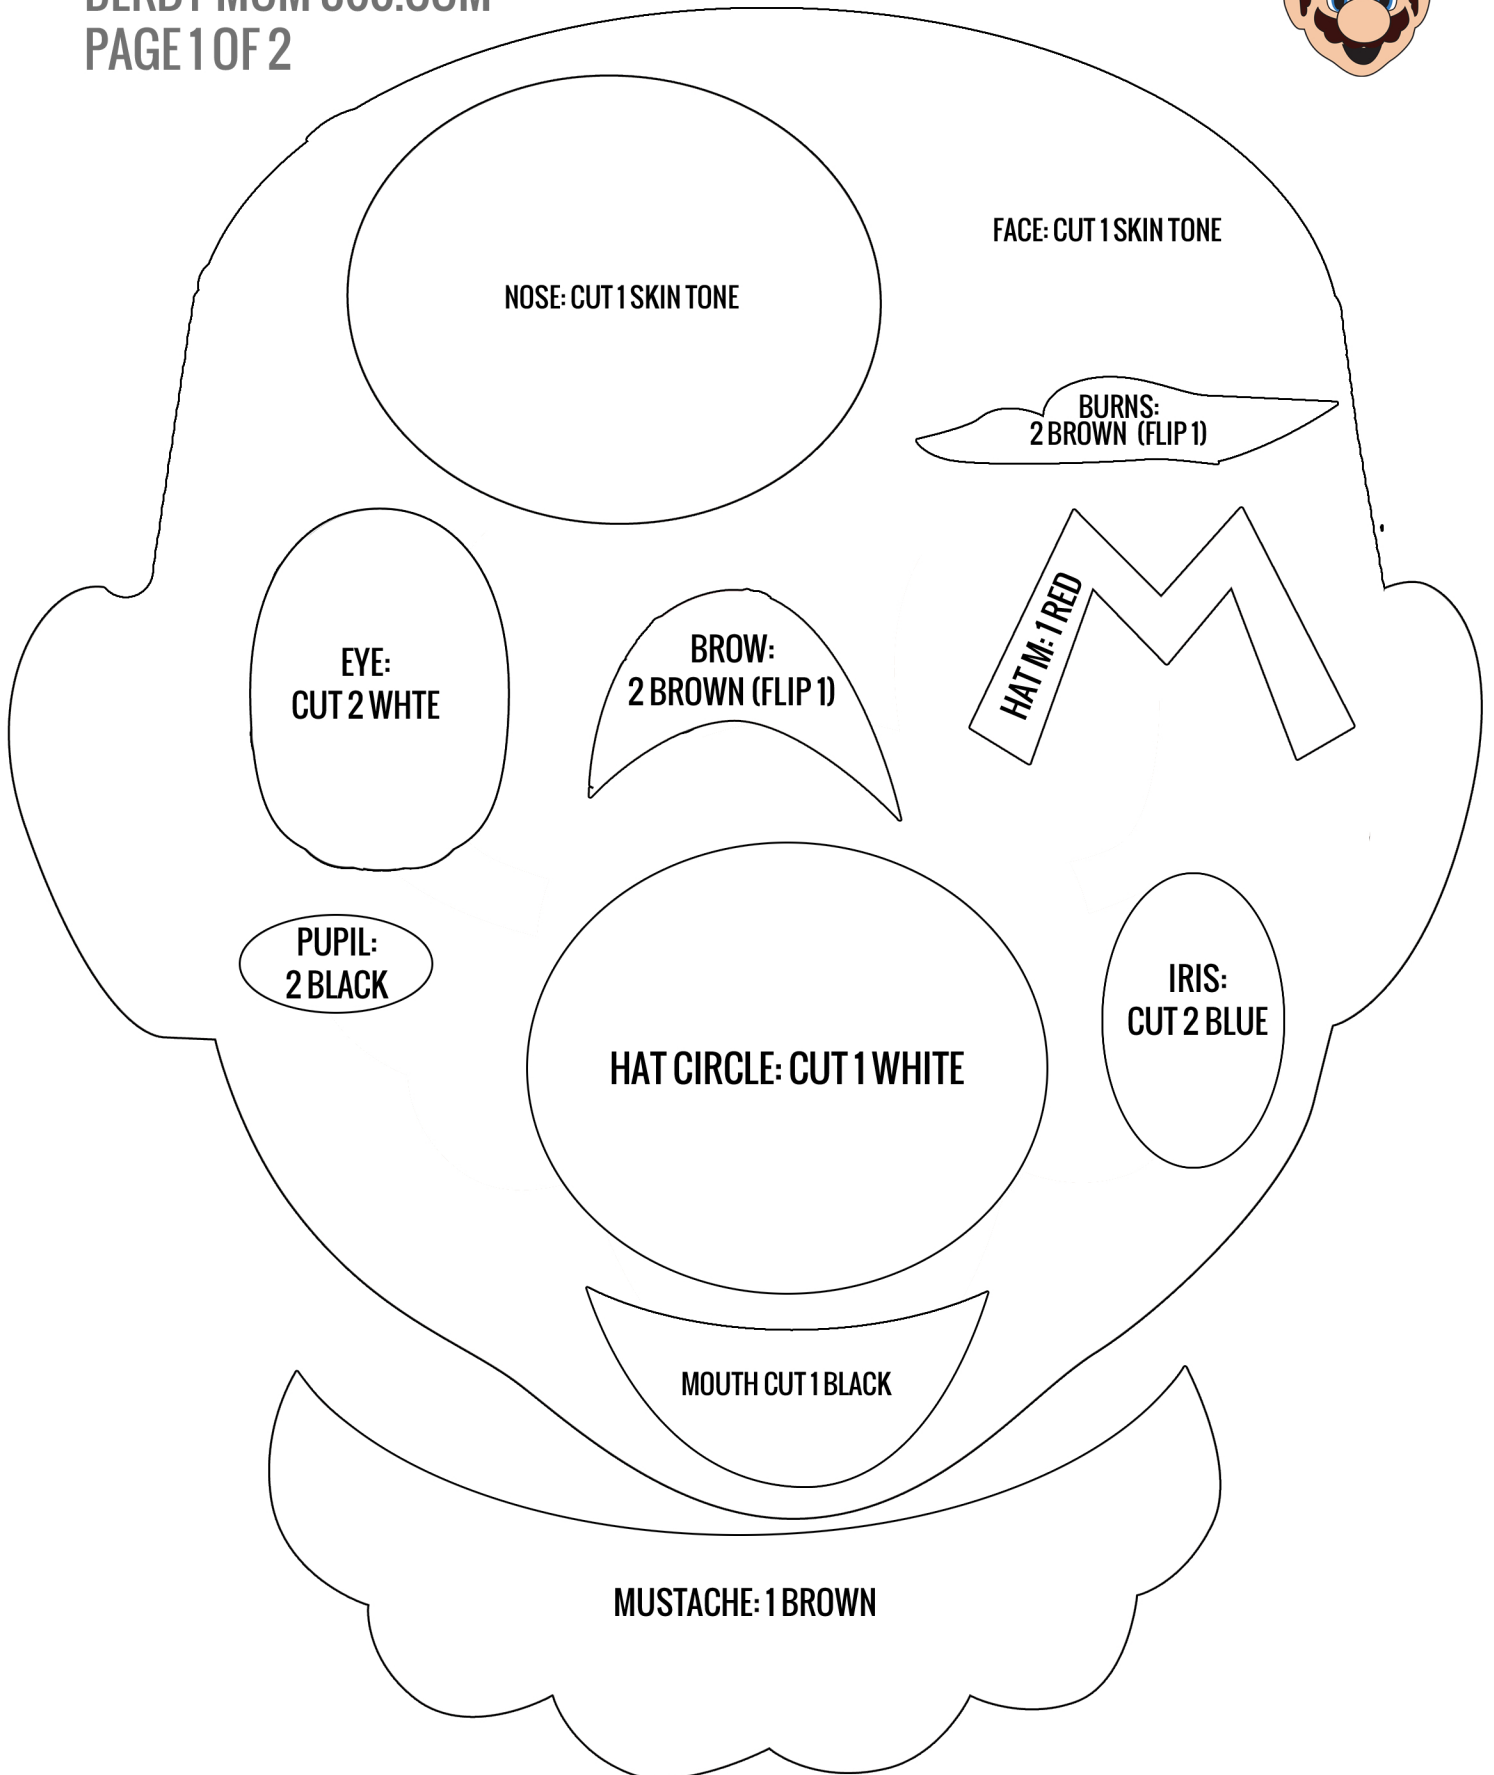

# DIY CONSTRUCTION PAPER MARIO

DERBY MOM 360.COM

PAGE 1 OF 2

# DIY CONSTRUCTION PAPER MARIO

DERBY MOM 360.COM

PAGE 2 OF 2

CUT ALL PIECES. USE PICTURE AS A GUIDE.  
LAYER IN THIS ORDER: MOUTH, EYE, IRIS,  
PUPIL, MUSTACHE, NOSE, BROWS, SIDE  
BURNS, HAT, HAT CIRCLE, "M" & BRIM.

TA DA! YER DONE!

IMAGE SOURCE:  
PRINTABLE FROM  
GAMES RADAR