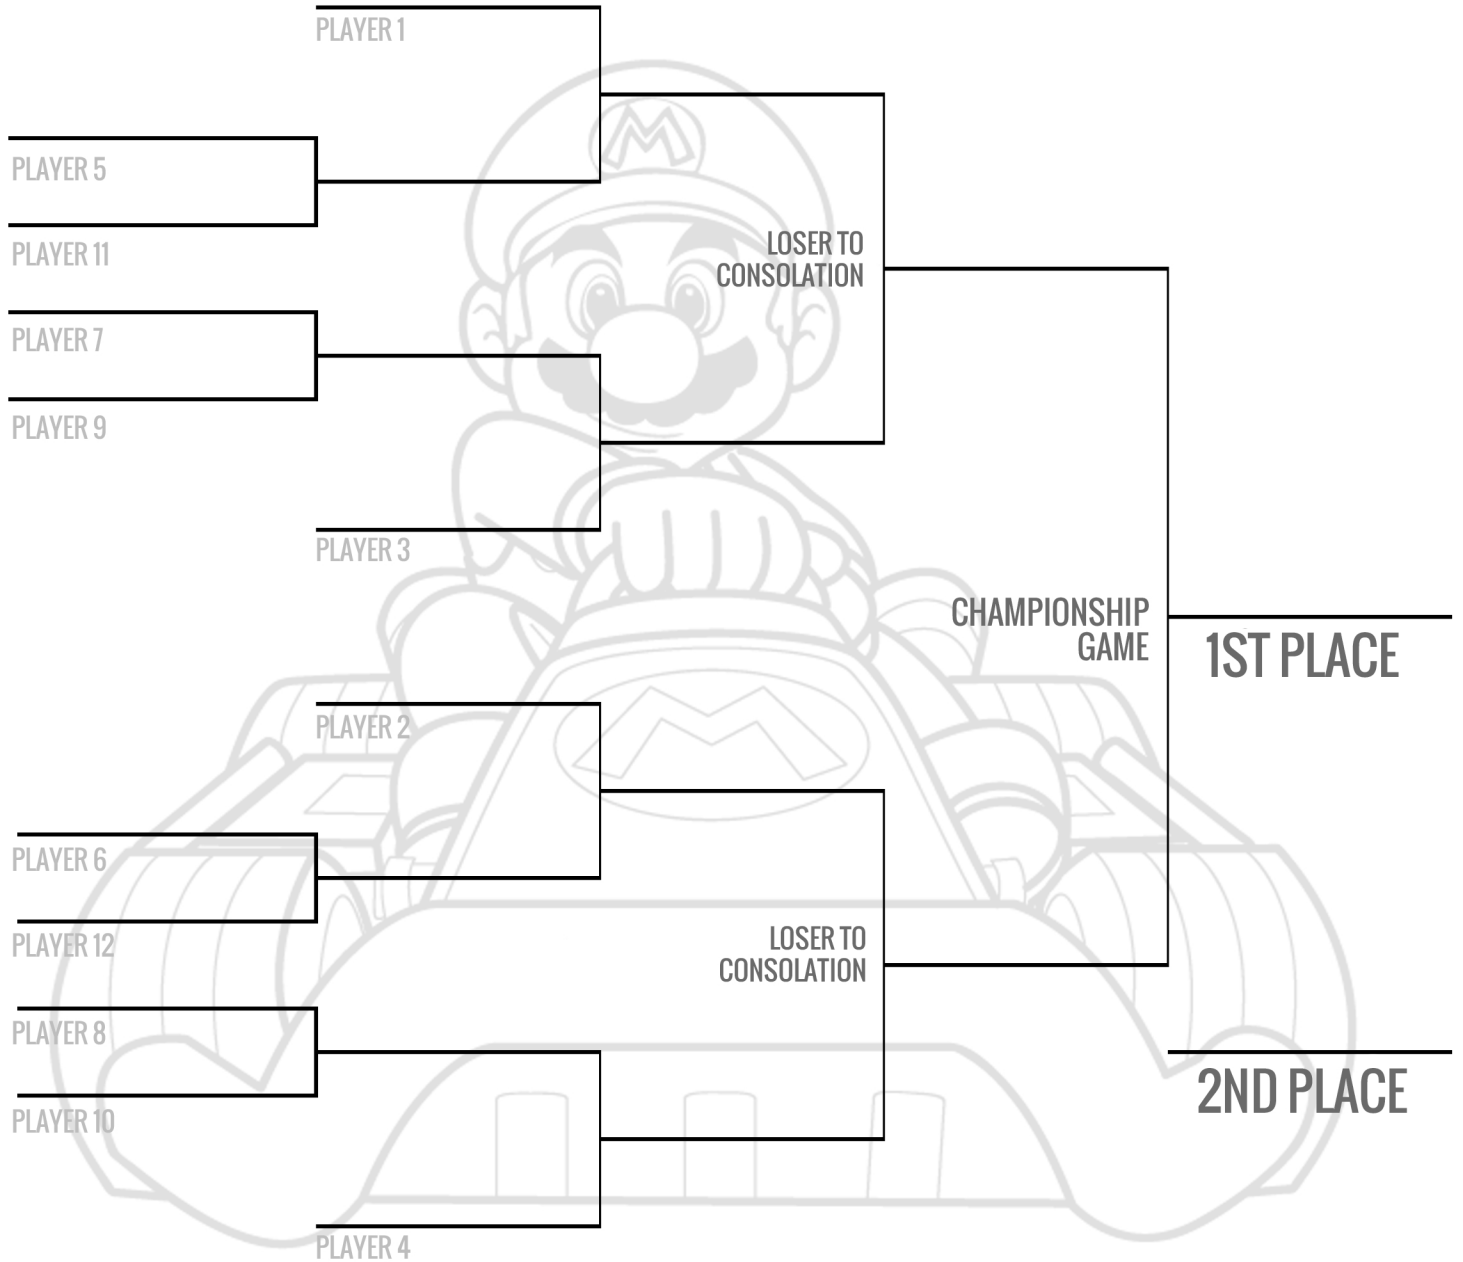

# MARIO KART TOURNAMENT

QUARTER FINALS

SEMIFINALS

FINALS

**12-MAN SINGLE ELIMINATION  
TOURNAMENT BRACKETS  
WITH CONSOLATION GAME  
FROM DERBY MOM 360**